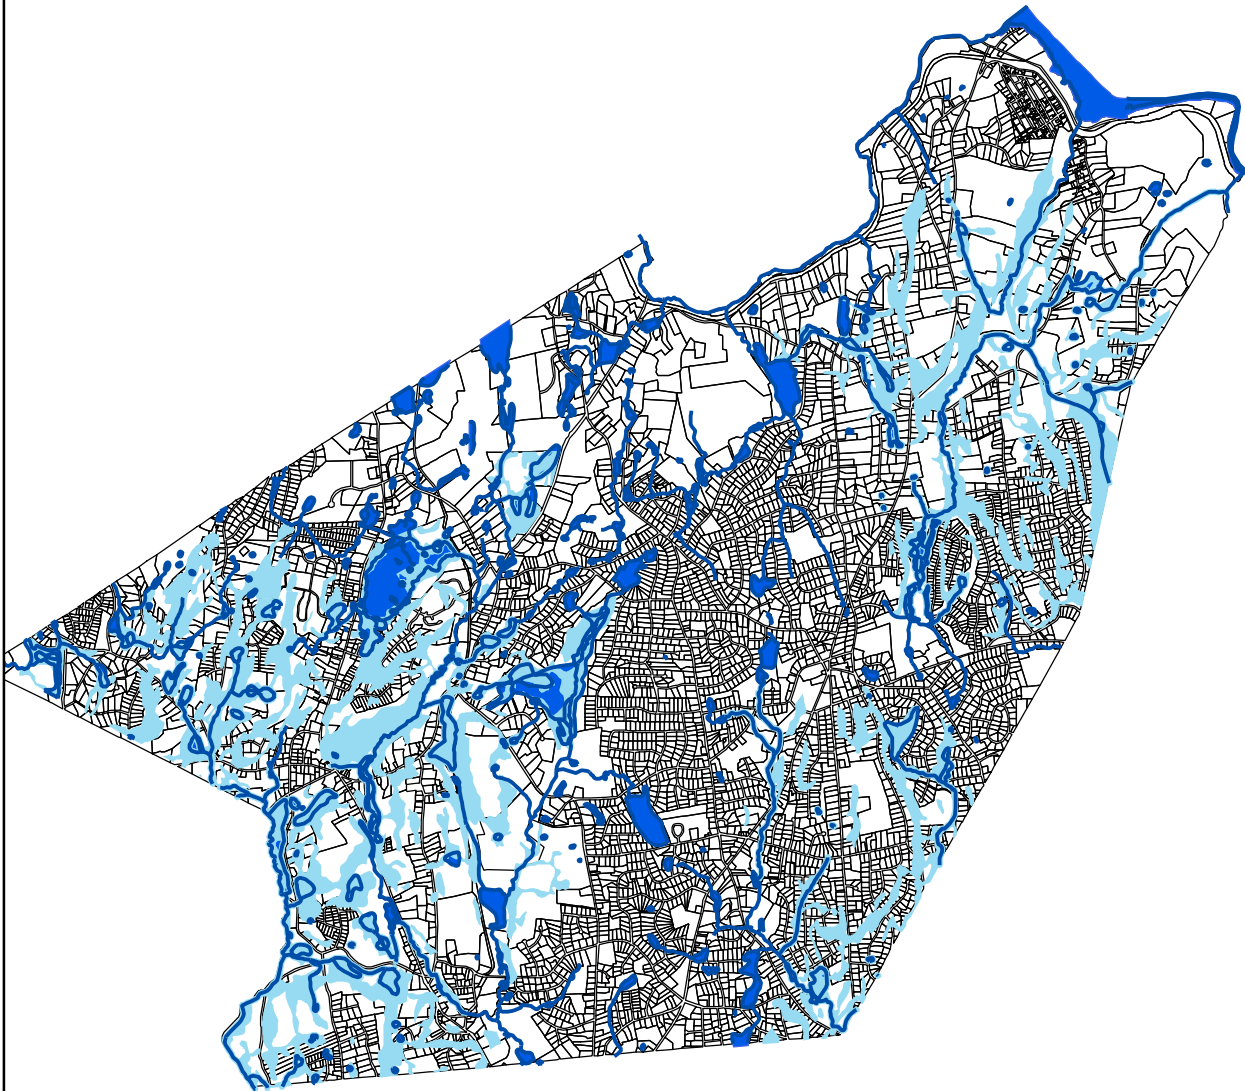

# Monroe Water Resources

## Legend

-  Streams
-  Class 1 Watershead
-  Waterbodies